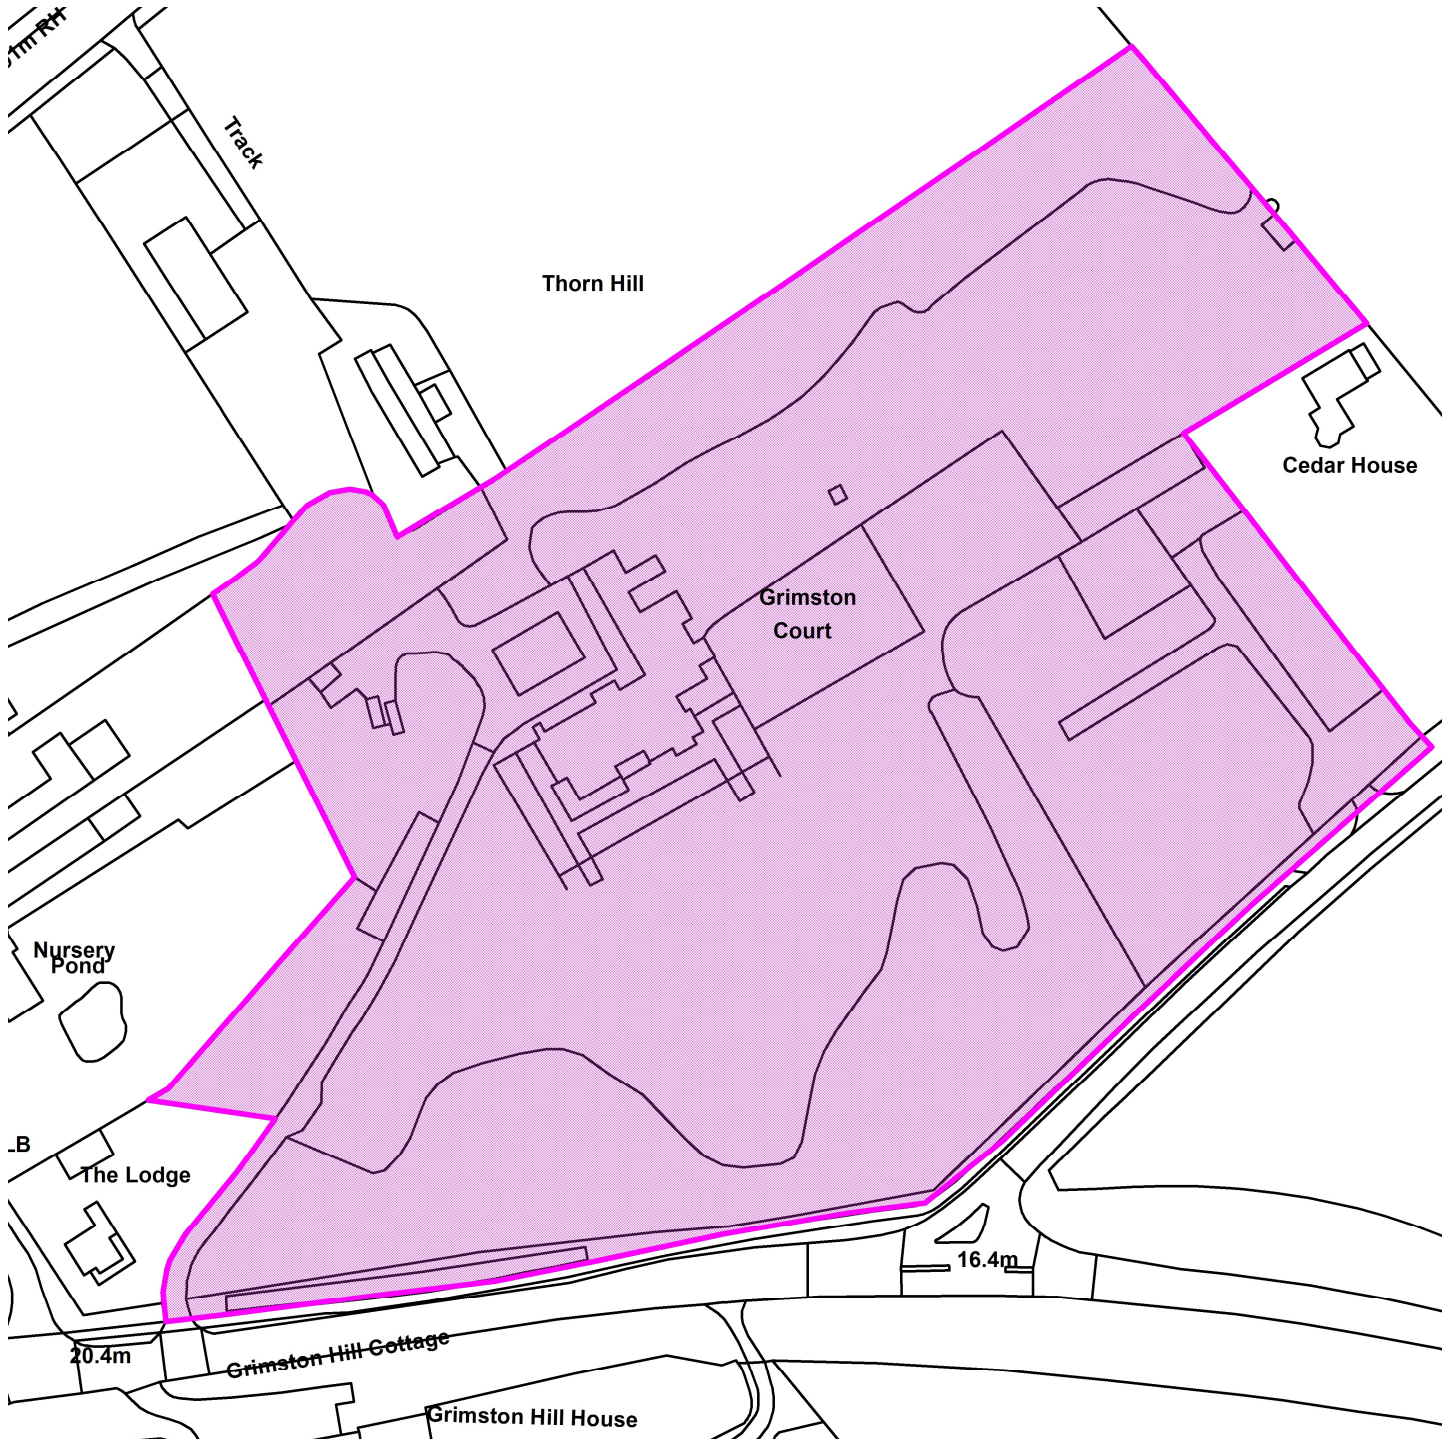

19/02692/TPO

Grimston Court Hull Road Dunnington

Scale : 1:1576

Reproduced from the Ordnance Survey map with the permission of the Controller of Her Majesty's Stationery Office © Crown Copyright 2000.

Unauthorised reproduction infringes Crown Copyright and may lead to prosecution or civil proceedings.